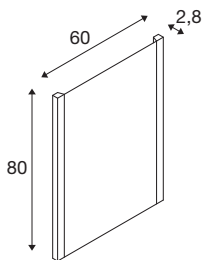

TRUKKO square

wall-mounted light, milky, 24W 3000/4000/6500K

Highly functional and dimmable light for your bathroom in either 3000K, 4000K or 6500K is provided by the integrated Premium LED in the TRUKKO WL rectangular surface-mounted wall light. The built-in anti-fogging technology prevents the mirror from fogging, making it even more convenient. This wall-mounted light is sustainable and low-maintenance thanks to its expected lifespan of 30,000 hours. The product is ready for direct connection to 230 volts mains voltage.

TECHNICAL DATA

Item no.	1004729
IP Code	IP 44
Assembly	Surface
Assembly details	Wall
Dimmable	Yes
Dimming technology	Touch
Primary nominal voltage	220-240V ~50/60Hz
Secondary power / voltage	24 V
Safety class	II
Wattage	24 W
Minimum ambient temperature	-15 °C
Maximum ambient temperature	40 °C
Level of inrush current	55 A
Stroboscopic effect (SVM)	0
Lumen	1310/1320/1340 lm
Colour temperature	3000/4000/6500 Kelvin
Color	silver
CRI	90
Service life	30000 h
Light outlet	diffuse
Risk Group	0
Width	60 cm

Light Source

916586	
--------	--

Height	80 cm
Depth	2.8 cm
Net weight	5.927 kg
Gross weight	8.742 kg
BIG WHITE Page	330