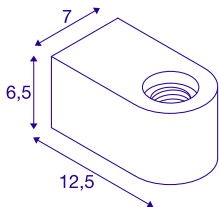

FITU CUBE WL

Indoor wall-mounted light E27 black

With the FITU CUBE WL in black or white, you can now enjoy a wall-mounted light at an attractive price. You can insert any filament lightbulb with an E27 base into this light. So you can enjoy countless combination possibilities. We recommend an LED G125 E27 lightbulb.

TECHNICAL DATA

Item no.	1004738
Socket	E27
Number of sockets	1
IP Code	IP 20
Assembly	Surface
Assembly details	Wall
Primary nominal voltage	220-240V ~50/60Hz
Safety class	I
Wattage	20 W
Color	black
Light outlet	diffuse
Length	12.5 cm
Width	7 cm
Height	6.5 cm
Net weight	0.522 kg
Gross weight	0.657 kg
BIG WHITE Page	376