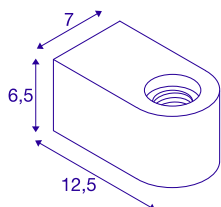

## FITU CUBE WL

Indoor wall-mounted light E27 white

With the FITU CUBE WL in black or white, you can now enjoy a wall-mounted light at an attractive price. You can insert any filament lightbulb with an E27 base into this light. So you can enjoy countless combination possibilities. We recommend an LED G125 E27 lightbulb.

## TECHNICAL DATA

Item no.	1004739
Socket	E27
Number of sockets	1
IP Code	IP 20
Assembly	Surface
Assembly details	Wall
Primary nominal voltage	220-240V ~50/60Hz
Safety class	I
Wattage	20 W
Color	white
Light outlet	diffuse
Length	12.5 cm
Width	7 cm
Height	6.5 cm
Net weight	0.535 kg
Gross weight	0.67 kg
BIG WHITE Page	376