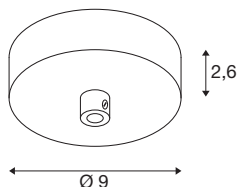

FITU

ceiling rose black

The SLV FITU ceiling rose in black is an elegant ceiling rose for the surface mounting of pendant lights from the FITU series.

TECHNICAL DATA

Item no.	1004744
IP Code	IP 20
Nominal voltage	220-240V ~50/60Hz V
Safety class	I
Color	black
Height	2.6 cm
Diameter	9 cm
Net weight	0.18 kg
Gross weight	0.226 kg
BIG WHITE Page	281