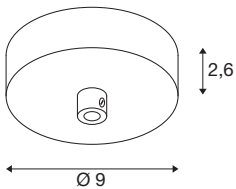

FITU

ceiling rose white

The SLV FITU ceiling rose in white is an elegant ceiling rose for the surface mounting of pendant lights from the FITU series.

TECHNICAL DATA

Item no.	1004745
IP Code	IP 20
Nominal voltage	220-240V ~50/60Hz V
Safety class	I
Color	white
Height	2.6 cm
Diameter	9 cm
Net weight	0.183 kg
Gross weight	0.231 kg
BIG WHITE Page	281