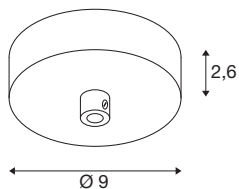

### TECHNICAL DATA

Item no.	1004746
IP Code	IP 20
Nominal voltage	220-240V ~50/60Hz V
Safety class	I
Color	chrome
Height	2.6 cm
Diameter	9 cm
Net weight	0.178 kg
Gross weight	0.229 kg
BIG WHITE Page	281