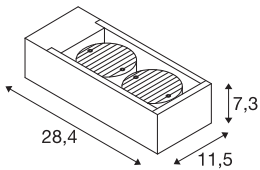

ESKINA FRAME WL

Outdoor LED wall-mounted light double anthracite
CCT switch 3000/4000K

An all-round successful design with an elegant rectangular aluminium frame: the popular outdoor lights of the ESKINA family now offer even greater scope for application in the FRAME design alternative. The anthracite-coloured ESKINA FRAME makes a stylish impression in any outdoor area. The pivoting light heads ensure flexible light emission. Thanks to a high IP protection rating, ESKINA is perfectly protected from the elements. Hinzu kommt, dass sich die Lichtfarbe (3000/4000 K) über den CCT Switch flexibel vor der Installation wechseln lässt. This means that easy installation is a mere formality.

TECHNICAL DATA

Item no.	1004748
Number of different light outlets	2
Rotating or tilting	tiltable
IP Code	IP 65
Impact resistance class	IK 06
Impact resistance	1 Joule
Assembly	Surface
Assembly details	Wall
Primary nominal voltage	220-240V ~50/60Hz
Secondary power / voltage	700 mA
Safety class	I
Wattage	27 W
Minimum ambient temperature	-20 °C
Maximum ambient temperature	35 °C
Level of inrush current	91 A
Duration of inrush current	2 µs
Stroboscopic effect (SVM)	0.01
Lumen	2200/2400 lm
Colour temperature	3000/4000 Kelvin
Beam angle	95 °
Color	anthracite
CRI	80

Light Source

916483	
--------	--

LXXBXX data	L70B50
Service life	30000 h
Light distribution	rotational symmetric
Light outlet	direct
Risk Group	1
Width	11.5 cm
Height	7.3 cm
Depth	28.4 cm
Net weight	1.903 kg
Gross weight	2.191 kg
BIG WHITE Page	749