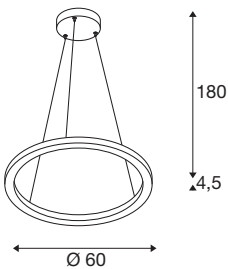

TECHNICAL DATA

Item no.	1004759
Number of different light outlets	2
Assembly	Surface
Assembly details	Ceiling
Dimmable	Yes
Dimming technology	trailing edge
Primary nominal voltage	220-240V ~50/60Hz
Secondary power / voltage	600 mA
Safety class	I
Wattage	24 W
Level of inrush current	30 A
Duration of inrush current	40 μ s
Stroboscopic effect (SVM)	0.05
Lumen	820/830 lm
Colour temperature	2700/3000 Kelvin
Beam angle	130 °
Color	black
CRI	90
Light outlet	direct - indirect
Height	4.5 cm
Diameter	60 cm
Pendant length	180 cm

Light Source

916535	
--------	--

Net weight	2.152 kg
Gross weight	4.055 kg
BIG WHITE Page	188