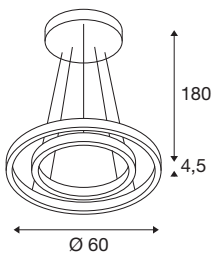

TECHNICAL DATA

Item no.	1004766
Number of different light outlets	2
Assembly	Surface
Assembly details	Ceiling
Dimmable	Yes
Dimming technology	trailing edge
Primary nominal voltage	220-240V ~50/60Hz
Secondary power / voltage	900 mA
Safety class	I
Wattage	35 W
Level of inrush current	30 A
Duration of inrush current	45 µs
Stroboscopic effect (SVM)	0.12
Lumen	1230/1270 lm
Colour temperature	2700/3000 Kelvin
Beam angle	130 °
Color	white
CRI	90
Light outlet	direct - indirect
Height	4.5 cm
Diameter	60 cm
Pendant length	180 cm

Light Source

916489	
916535	

Net weight	4.51 kg
Gross weight	5.357 kg
BIG WHITE Page	189