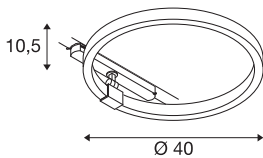

TECHNICAL DATA

Item no.	1004770
Rotating or tilting	rotary Bar and tiltable
Assembly details	Track Ceiling
Dimmable	Yes
Dimming technology	DALI 2
Primary nominal voltage	220-240V ~50/60Hz
Secondary power / voltage	350 mA
Safety class	II
Wattage	15.2 W
Rated standby power	0.5 W
Level of inrush current	35 A
Duration of inrush current	80 μ s
Stroboscopic effect (SVM)	0
Lumen	650 lm
Colour temperature	3000 Kelvin
Beam angle	170 °
Color	white
CRI	90
Light outlet	direct - indirect
Risk Group	1
Height	10.5 cm
Diameter	40 cm

Light Source

916330	
--------	--

Net weight	0.79 kg
Gross weight	1.719 kg
BIG WHITE Page	194