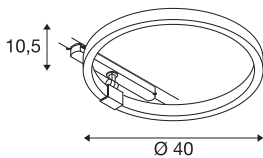

TECHNICAL DATA

Item no.	1004771
Rotating or tilting	rotary Bar and tiltable
Assembly details	Track Ceiling
Dimmable	Yes
Dimming technology	DALI 2
Primary nominal voltage	220-240V ~50/60Hz
Secondary power / voltage	350 mA
Safety class	II
Wattage	15.2 W
Rated standby power	0.5 W
Level of inrush current	35 A
Duration of inrush current	80 µs
Stroboscopic effect (SVM)	0
Lumen	670 lm
Colour temperature	4000 Kelvin
Beam angle	170 °
Color	black
CRI	90
Light outlet	direct - indirect
Risk Group	1
Height	10.5 cm
Diameter	40 cm

Light Source

916576	
--------	--

Net weight	0.778 kg
Gross weight	1.663 kg
BIG WHITE Page	194