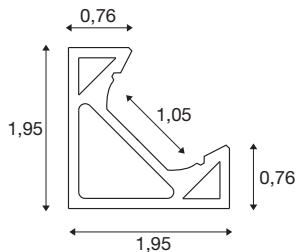

GRAZIA 10 EDGE

2m aluminium

The GRAZIA EDGE profile fits perfectly in every corner. The combination of the GRAZIA EDGE profile with the GRAZIA FLEXSTRIP enables you to create a wide variety of lighting scenarios. In the in-house SLV design, the EDGE profile is available in a length of 2 metres with matching end caps and mounting clips. But it isn't just suitable for private areas. It sets no limits to creative interior design with light.

TECHNICAL DATA

Item no.	1004889
IP Code	IP 20
Assembly	Surface
Assembly details	Ceiling, Wall
Color	aluminium
Length	200 cm
Width	1.95 cm
Height	1.95 cm
Net weight	0.547 kg
Gross weight	0.829 kg
BIG WHITE Page	570