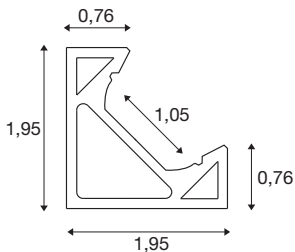

GRAZIA 10 EDGE

2m white

The GRAZIA EDGE profile fits perfectly in every corner. The combination of the GRAZIA EDGE profile with the GRAZIA FLEXSTRIP enables you to create a wide variety of lighting scenarios. In the in-house SLV design, the EDGE profile is available in a length of 2 metres with matching end caps and mounting clips. But it isn't just suitable for private areas. It sets no limits to creative interior design with light.

TECHNICAL DATA

Item no.	1004890
IP Code	IP 20
Assembly	Surface
Assembly details	Ceiling, Wall
Color	white
Length	200 cm
Width	1.95 cm
Height	1.95 cm
Net weight	0.568 kg
Gross weight	0.877 kg
BIG WHITE Page	570