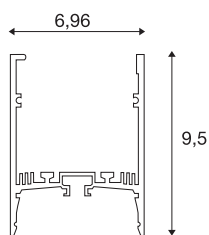

GRAZIA 60

1.5m black

By integrating two GRAZIA PRO MAX FLEXSTRIPS, you can create a wide variety of lighting scenarios. Use the matching GRAZIA 60 recessed profile with cut-outs to integrate the flexible LED strips in the required light colour temperature for a wide range of professional applications with high lumen output. In the in-house SLV design, the GRAZIA 60 profile is available in various lengths with matching end caps, longitudinal connectors, a feed-in set, mounting clips and various covers.

TECHNICAL DATA

Item no.	1004896
IP Code	IP 20
Assembly	Surface
Assembly details	Ceiling
Color	black
Length	150 cm
Width	7 cm
Height	9.5 cm
Net weight	3.263 kg
Gross weight	3.551 kg
BIG WHITE Page	577

Accessories