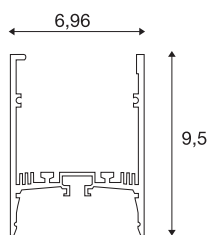

GRAZIA 60

1.5m white

By integrating two GRAZIA PRO MAX FLEXSTRIPS, you can create a wide variety of lighting scenarios. Use the matching GRAZIA 60 recessed profile with cut-outs to integrate the flexible LED strips in the required light colour temperature for a wide range of professional applications with high lumen output. In the in-house SLV design, the GRAZIA 60 profile is available in various lengths with matching end caps, longitudinal connectors, a feed-in set, mounting clips and various covers.

TECHNICAL DATA

Item no.	1004897
IP Code	IP 20
Assembly	Surface
Assembly details	Ceiling
Color	white
Length	150 cm
Width	7 cm
Height	9.5 cm
Net weight	3.303 kg
Gross weight	3.593 kg
BIG WHITE Page	577

Accessories