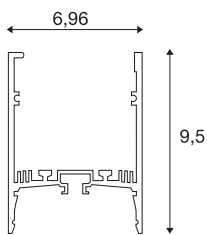

GRAZIA 60

3m black

By integrating two GRAZIA PRO MAX FLEXSTRIPS, you can create a wide variety of lighting scenarios. Use the matching GRAZIA 60 recessed profile with cut-outs to integrate the flexible LED strips in the required light colour temperature for a wide range of professional applications with high lumen output. In the in-house SLV design, the GRAZIA 60 profile is available in various lengths with matching end caps, longitudinal connectors, a feed-in set, mounting clips and various covers.

TECHNICAL DATA

Item no.	1004898
IP Code	IP 20
Assembly	Surface
Assembly details	Ceiling
Color	black
Length	300 cm
Width	7 cm
Height	9.5 cm
Net weight	6.48 kg
Gross weight	7.031 kg
BIG WHITE Page	577

Accessories