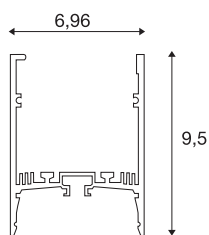

GRAZIA 60

3m white

By integrating two GRAZIA PRO MAX FLEXSTRIPS, you can create a wide variety of lighting scenarios. Use the matching GRAZIA 60 recessed profile with cut-outs to integrate the flexible LED strips in the required light colour temperature for a wide range of professional applications with high lumen output. In the in-house SLV design, the GRAZIA 60 profile is available in various lengths with matching end caps, longitudinal connectors, a feed-in set, mounting clips and various covers.

TECHNICAL DATA

Item no.	1004899
IP Code	IP 20
Assembly	Surface
Assembly details	Ceiling
Color	white
Length	300 cm
Width	7 cm
Height	9.5 cm
Net weight	6.522 kg
Gross weight	7.091 kg
BIG WHITE Page	577

Accessories