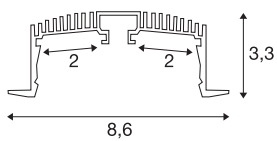

### Profile structure 1.5m black

By integrating two GRAZIA PRO MAX FLEXSTRIPS, you can create a wide variety of lighting scenarios. Use the matching GRAZIA 60 recessed profile with cut-outs to integrate the flexible LED strips in the required light colour temperature for a wide range of professional applications with high lumen output. In the in-house SLV design, the GRAZIA 60 profile is available in various lengths with matching end caps, longitudinal connectors, a feed-in set, mounting clips and various covers.

## TECHNICAL DATA

Item no.	1004905
IP Code	IP 20
Assembly	Recessed
Assembly details	Ceiling, Ceiling with Acc.
Color	black
Length	150 cm
Width	8.6 cm
Height	3.3 cm
Net weight	1.504 kg
Gross weight	1.721 kg
Installation length	150 cm
Installation width	7.5 cm
Installation depth	8 cm
BIG WHITE Page	577