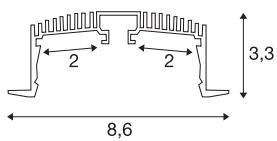

GRAZIA 60

Profile structure 1.5m white

By integrating two GRAZIA PRO MAX FLEXSTRIPS, you can create a wide variety of lighting scenarios. Use the matching GRAZIA 60 recessed profile with cut-outs to integrate the flexible LED strips in the required light colour temperature for a wide range of professional applications with high lumen output. In the in-house SLV design, the GRAZIA 60 profile is available in various lengths with matching end caps, longitudinal connectors, a feed-in set, mounting clips and various covers.

TECHNICAL DATA

Item no.	1004906
IP Code	IP 20
Assembly	Recessed
Assembly details	Ceiling, Ceiling with Acc.
Color	white
Length	150 cm
Width	8.6 cm
Height	3.3 cm
Net weight	1.487 kg
Gross weight	1.712 kg
Installation length	150 cm
Installation width	7.5 cm
Installation depth	8 cm
BIG WHITE Page	577