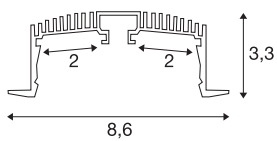

GRAZIA 60

Profile structure 3m black

By integrating two GRAZIA PRO MAX FLEXSTRIPS, you can create a wide variety of lighting scenarios. Use the matching GRAZIA 60 recessed profile with cut-outs to integrate the flexible LED strips in the required light colour temperature for a wide range of professional applications with high lumen output. In the in-house SLV design, the GRAZIA 60 profile is available in various lengths with matching end caps, longitudinal connectors, a feed-in set, mounting clips and various covers.

TECHNICAL DATA

Item no.	1004907
IP Code	IP 20
Assembly	Recessed
Assembly details	Ceiling, Ceiling with Acc.
Color	black
Length	300 cm
Width	8.6 cm
Height	3.3 cm
Net weight	3.065 kg
Gross weight	3.484 kg
Installation length	300 cm
Installation width	7.5 cm
Installation depth	8 cm
BIG WHITE Page	577