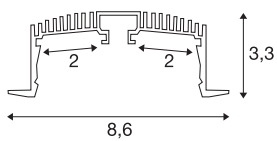

GRAZIA 60

Profile structure 3m white

By integrating two GRAZIA PRO MAX FLEXSTRIPS, you can create a wide variety of lighting scenarios. Use the matching GRAZIA 60 recessed profile with cut-outs to integrate the flexible LED strips in the required light colour temperature for a wide range of professional applications with high lumen output. In the in-house SLV design, the GRAZIA 60 profile is available in various lengths with matching end caps, longitudinal connectors, a feed-in set, mounting clips and various covers.

TECHNICAL DATA

Item no.	1004908
IP Code	IP 20
Assembly	Recessed
Assembly details	Ceiling, Ceiling with Acc.
Color	white
Length	300 cm
Width	8.6 cm
Height	3.3 cm
Net weight	3.016 kg
Gross weight	3.438 kg
Installation length	300 cm
Installation width	7.5 cm
Installation depth	8 cm
BIG WHITE Page	577