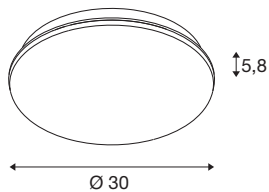

## SIMA SENSOR

Indoor LED wall and ceiling-mounted light 3000K round dimmable

This allows you to opt for sustainable lighting indoors too: SIMA is one of the SLV lights that is partly made using recycled plastics (PCR). It is also a shining example of how quality and high durability can be combined in the most environmentally friendly way possible. The white wall and ceiling surface-mounted light with its solid and flat construction, high colour rendering index (CRI>90) and dimmable warm-white light (3000K) has a strong look, which can be sustainably used in both the private and commercial sector, especially in entrance areas, corridors and basements. The spacer makes it also suitable for cable surface mounting.

## TECHNICAL DATA

Item no.	1005085
IP Code	IP 44
Assembly	Surface
Assembly details	Ceiling,Wall
Dimmable	Yes
Dimming technology	trailing edge
Number of through-wires	12
Primary nominal voltage	220-240V ~50/60Hz
Secondary power / voltage	320 mA
Safety class	II
Wattage	24 W
Minimum ambient temperature	-25 °C
Maximum ambient temperature	40 °C
Stroboscopic effect (SVM)	0.05
Lumen	2200 lm
Colour temperature	3000 Kelvin
Beam angle	120 °
Color	white
CRI	90
LXXBXX data	L70B50
Service life	30000 h
Risk Group	1

## Light Source

916453 

Height	5.8 cm
Diameter	30 cm
Net weight	1.157 kg
Gross weight	1.341 kg
BIG WHITE Page	420