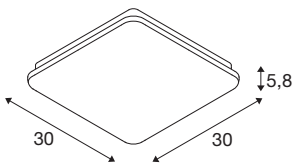

## SIMA SENSOR

**Indoor LED wall and ceiling-mounted light 3000K square dimmable**

This allows you to opt for sustainable lighting indoors too: SIMA is one of the SLV lights that is partly made using recycled plastics (PCR). It is also a shining example of how quality and high durability can be combined in the most environmentally friendly way possible. The white wall and ceiling surface-mounted light with its solid and flat construction, high colour rendering index (CRI>90) and dimmable warm-white light (3000K) has a strong look, which can be sustainably used in both the private and commercial sector, especially in entrance areas, corridors and basements. The spacer makes it also suitable for cable surface mounting.

## TECHNICAL DATA

Item no.	1005087
IP Code	IP 44
Assembly	Surface
Assembly details	Ceiling,Wall
Dimmable	Yes
Dimming technology	trailing edge
Number of through-wires	12
Primary nominal voltage	220-240V ~50/60Hz
Secondary power / voltage	320 mA
Safety class	II
Wattage	24 W
Minimum ambient temperature	-25 °C
Maximum ambient temperature	40 °C
Stroboscopic effect (SVM)	0.05
Lumen	2200 lm
Colour temperature	3000 Kelvin
Beam angle	120 °
Color	white
CRI	90
LXXBXX data	L70B50
Service life	30000 h
Risk Group	1

## Light Source

916313

Length	30 cm
Width	30 cm
Height	5.8 cm
Net weight	1.321 kg
Gross weight	1.507 kg
BIG WHITE Page	421