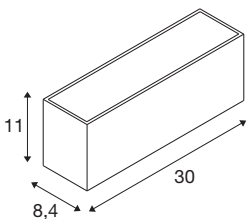

SITRA L WL UP/DOWN

LED outdoor wall-mounted light, white, CCT switch
3000/4000K

Simultaneously elegant and modern, the SLV SITRA lighting family offers delightfully atmospheric lighting in any outdoor area. The white SITRA CUBE L UP/DOWN wall light, in particular, blends in seamlessly with its architectural surroundings. This allows the light to offer an indirect lighting atmosphere that adds interest to any façade. And thanks to its robust aluminium design and an IP65 rating, the SITRA CUBE L UP/DOWN wall light is durable and features optimal protection. This integrated LED light offers 24 watts, 2800 lumen and a light colour of 3000 or 4000 kelvin that can be configured via the CCT switch. Installation to a 230V power supply is incredibly straightforward. Experience light with SLV – your reliable partner for all kinds of outdoor lights for 40 years.

TECHNICAL DATA

Item no.	1005156
Number of different light outlets	2
IP Code	IP 65
Impact resistance class	IK 05
Impact resistance	0.7 Joule
Assembly	Surface
Assembly details	Wall
Primary nominal voltage	220-240V ~50/60Hz
Secondary power / voltage	600 mA
Safety class	I
Wattage	24 W
Minimum ambient temperature	-20 °C
Maximum ambient temperature	40 °C
Number of luminaires at LS B16A	7
Number of luminaires at LS C16A	14
Level of inrush current	15 A
Duration of inrush current	300 µs
Stroboscopic effect (SVM)	0.02
Lumen	2800/3060 lm
Colour temperature	3000/4000 Kelvin
Beam angle	105 °
Color	white

Light Source

916469	
916472	

CRI	80
LXXBXX data	L70B50
Service life	50000 h
Risk Group	1
Width	30 cm
Height	11 cm
Depth	8.4 cm
Net weight	1.73 kg
Gross weight	1.974 kg
BIG WHITE Page	741