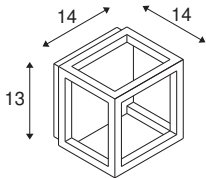

TECHNICAL DATA

Item no.	1005202
IP Code	IP 55
Assembly	Surface
Assembly details	Ceiling, Wall
Number of through-wires	20
Primary nominal voltage	100-277V ~50/60Hz
Secondary power / voltage	480 mA
Safety class	I
Wattage	7.5 W
Minimum ambient temperature	-20 °C
Maximum ambient temperature	40 °C
Stroboscopic effect (SVM)	0.01
Lumen	230 lm
Colour temperature	3000 Kelvin
Color	anthracite
CRI	80
LXXBXX data	L70B50
Service life	30000 h
Risk Group	0
Length	14 cm
Width	14 cm
Height	13 cm