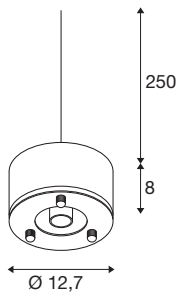

### grey pendant light

The PARA DOME E27 with its special lighting attributes is ideal for a technical, industrial setting. With IP 20 protection class, it is protected against external influences. The pendant light has a high power consumption of 150 watts and is therefore perfect for hall lighting. The light made of aluminium is also convincing in terms of quality. Experience PARA in action and convince yourself of a successful lighting experience.

### TECHNICAL DATA

<b>Item no.</b>	1005215
<b>Socket</b>	E27
<b>Number of sockets</b>	1
<b>IP Code</b>	IP 20
<b>Impact resistance</b>	0.35 Joule
<b>Assembly details</b>	Ceiling with Acc., Ground with Acc.
<b>Primary nominal voltage</b>	220-240V ~50/60Hz
<b>Safety class</b>	I
<b>Wattage</b>	150 W
<b>Color</b>	grey
<b>Height</b>	8 cm
<b>Diameter</b>	12.7 cm
<b>Net weight</b>	0.571 kg
<b>Gross weight</b>	0.667 kg
<b>BIG WHITE Page</b>	318