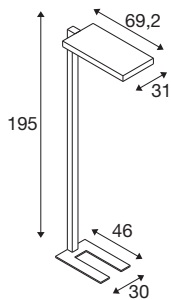

## TECHNICAL DATA

Item no.	1005391
Number of different light outlets	2
IP Code	IP 20
Impact resistance class	IK 02
Impact resistance	0.2 Joule
Assembly	Mobile
Dimmable	Yes
Dimming technology	Touch
Primary nominal voltage	200-240V ~50/60Hz
Secondary power / voltage	2000 mA
Safety class	I
Wattage	79 W
Minimum ambient temperature	-20 °C
Maximum ambient temperature	45 °C
Number of luminaires at LS B16A	28
Number of luminaires at LS C16A	28
Level of inrush current	6.24 A
Duration of inrush current	194 $\mu$ s
Stroboscopic effect (SVM)	0
Lumen	7600 lm
Colour temperature	4000 Kelvin
Beam angle	80 °

## Light Source

916336 

Color	white
CRI	80
UGR $\leq$	19
LXXBXX data	L80B10
Service life	50000 h
Risk Group	0
Length	69.2 cm
Width	31 cm
Height	195 cm
Net weight	14.546 kg
Gross weight	17.342 kg
BIG WHITE Page	445