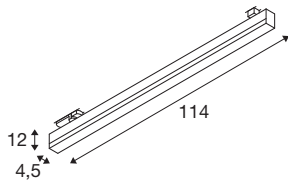

SIGHT TRACK DALI

black 3-phase spot, CCT

The modern SIGHT wall and ceiling light is made for surface mounting or busbar. In black, the light made of aluminium and acrylic cuts a professional figure everywhere. With its lifespan of 30,000 hours, the LED is also extremely sustainable. When will you test out the benefits of SLV's impressive indoor lights?

TECHNICAL DATA

Item no.	1005397
IP Code	IP 20
Assembly details	Track Ceiling
Dimmable	Yes
Dimming technology	DALI 2
Primary nominal voltage	220-240V ~50/60Hz
Secondary power / voltage	700 mA
Safety class	I
Wattage	39 W
Minimum ambient temperature	-20 °C
Maximum ambient temperature	40 °C
Rated standby power	0.5 W
Network rated standby power	0.5 W
Level of inrush current	26 A
Duration of inrush current	140 µs
Stroboscopic effect (SVM)	0.03
Lumen	3000/3000 lm
Colour temperature	3000/4000 Kelvin
Beam angle	120 °
Color	black
CRI	90
UGR ≤	25

Light Source

916361	
--------	---

LXXBXX data	L70B50
Service life	30000 h
Risk Group	1
Length	114 cm
Width	4.5 cm
Height	12 cm
Net weight	2.106 kg
Gross weight	2.6 kg
BIG WHITE Page	532