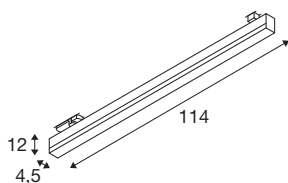

SIGHT TRACK DALI

white 3-phase spot, CCT

The modern SIGHT wall and ceiling light is made for surface mounting or busbar. In white, the light made of aluminium and acrylic cuts a professional figure everywhere. In addition, SIGHT TRACK DALI is also extremely sustainable with its LED lifespan of 30,000 hours. Experience SIGHT in action and convince yourself of a successful lighting experience.

TECHNICAL DATA

Item no.	1005399
IP Code	IP 20
Assembly details	Track Ceiling
Dimmable	Yes
Dimming technology	DALI 2
Primary nominal voltage	220-240V ~50/60Hz
Secondary power / voltage	700 mA
Safety class	I
Wattage	39 W
Minimum ambient temperature	-20 °C
Maximum ambient temperature	40 °C
Rated standby power	0.5 W
Network rated standby power	0.5 W
Level of inrush current	26 A
Duration of inrush current	140 µs
Stroboscopic effect (SVM)	0.03
Lumen	3000/3000 lm
Colour temperature	3000/4000 Kelvin
Beam angle	120 °
Color	white
CRI	90
UGR ≤	25

Light Source

916361		LXXBXX data	L70B50
		Service life	30000 h
		Risk Group	1
		Length	114 cm
		Width	4.5 cm
		Height	12 cm
		Net weight	2.107 kg
		Gross weight	2.598 kg
		BIG WHITE Page	532