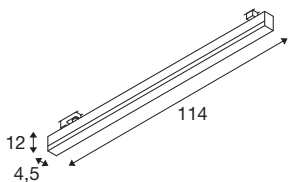

SIGHT TRACK

silver 3-phase spot, CCT

SIGHT is the modern wall and ceiling light for surface mounting or busbar. The light made of aluminium and acrylic in the colour grey cuts a professional figure everywhere. In addition, SIGHT Track is also extremely sustainable with its LED lifespan of 30,000 hours. Experience SIGHT in action and convince yourself of a successful lighting experience.

TECHNICAL DATA

Item no.	1005402
IP Code	IP 20
Assembly details	Track Ceiling
Primary nominal voltage	220-240V ~50/60Hz
Secondary power / voltage	700 mA
Safety class	I
Wattage	37 W
Minimum ambient temperature	-20 °C
Maximum ambient temperature	40 °C
Stroboscopic effect (SVM)	0.04
Lumen	3000/3000 lm
Colour temperature	3000/4000 Kelvin
Beam angle	120 °
Color	grey
CRI	90
UGR ≤	25
LXXBXX data	L70B50
Service life	30000 h
Risk Group	1
Length	114 cm
Width	4.5 cm
Height	12 cm

Light Source

916361	
--------	--

Net weight	2.098 kg
Gross weight	2.581 kg
BIG WHITE Page	532