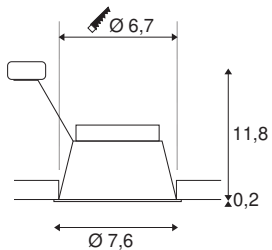

## HORN GU10

**black recessed ceiling light, 25W blower door tested**

Rigid high-voltage recessed light of the HORN series. In the light made of aluminium, the light source is installed offset to the rear. This design results in a special appearance as well as effective glare reduction. Furthermore, the lights have successfully completed a blower door test. The HORN series is available in several versions.

## TECHNICAL DATA

Item no.	1005435
Socket	GU10
Number of sockets	1
IP Code	IP 20 / IP 44
Impact resistance class	IK 02
Assembly	Recessed
Assembly details	Ceiling
Primary nominal voltage	220-240V ~50/60Hz
Safety class	II
Wattage	25 W
Color	black
Height	12 cm
Diameter	7.6 cm
Net weight	0.157 kg
Gross weight	0.192 kg
Shape of cut-out	round
Installation depth	13 cm
Installation diameter	6.7 cm
BIG WHITE Page	220