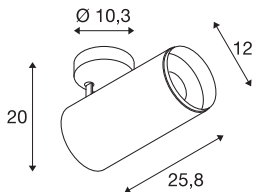

NUMINOS® SPOT DALI XL

black ceiling mounted light, 36W 3000K 24°

The NUMINOS light system from SLV combines technology, design and functionality like no other. This way, you can experience a thousand lighting design possibilities with different downlights and spotlights. Also with the NUMINOS® SPOT DALI XL indoor ceiling-mounted light LED, which convinces with the best workmanship and lighting quality. With the spotlight, you can opt for spot lighting or high-quality illumination of larger areas. The recessed ceiling light convinces with a power consumption of 36 watts, luminous flux of 3530 lumens, colour temperature of 3000 Kelvin and a colour reproduction index of 90. Installation is then done in no time at all. When will you choose SLV's modular variety?

TECHNICAL DATA

| | |
|-----------------------------------|-------------------------|
| Item no. | 1005747 |
| Number of different light outlets | 1 |
| Rotating or tilting | rotary bar and tiltable |
| Assembly | Surface |
| Assembly details | Ceiling |
| Dimmable | Yes |
| Dimming technology | DALI |
| Primary nominal voltage | 220-240V ~50/60Hz |
| Secondary power / voltage | 900 mA |
| Safety class | I |
| Wattage | 36 W |
| Minimum ambient temperature | -20 °C |
| Maximum ambient temperature | 35 °C |
| Number of luminaires at LS B16A | 18 |
| Number of luminaires at LS C16A | 18 |
| Level of inrush current | 15 A |
| Duration of inrush current | 100 µs |
| Stroboscopic effect (SVM) | 0 |
| Lumen | 3530 lm |
| Colour temperature | 3000 Kelvin |
| Beam angle | 24 ° |
| Color | black |

| | |
|----------------|---------|
| CRI | 90 |
| UGR ≤ | 19 |
| LXXBXX data | L80B50 |
| Service life | 50000 h |
| Length | 25.8 cm |
| Height | 20 cm |
| Diameter | 12 cm |
| Net weight | 1.5 kg |
| Gross weight | 2 kg |
| BIG WHITE Page | 101 |