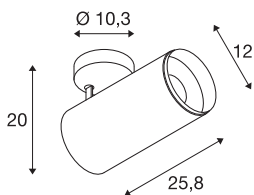

NUMINOS® SPOT DALI XL

black ceiling mounted light, 36W 4000K 24°

Design, technology and function in perfection: NUMINOS is the light system from SLV that combines everything. With a variety of downlights and spotlights, you provide a thousand lighting design options. Like with the NUMINOS® SPOT DALI XL indoor ceiling-mounted light LED, which impresses with its high-quality workmanship and light. In this way, you can create high-quality illumination of larger areas or use the spotlight for selective lighting. The recessed ceiling light convinces with a power consumption of 36 watts, luminous flux of 3800 lumens, colour temperature of 4000 Kelvin and a colour reproduction index of 90. Installation is then done in no time at all. When will you choose SLV's modular variety?

TECHNICAL DATA

Item no.	1005753
Number of different light outlets	1
Rotating or tilting	rotary bar and tiltable
Assembly	Surface
Assembly details	Ceiling
Dimmable	Yes
Dimming technology	DALI
Primary nominal voltage	220-240V ~50/60Hz
Secondary power / voltage	900 mA
Safety class	I
Wattage	36 W
Minimum ambient temperature	-20 °C
Maximum ambient temperature	35 °C
Number of luminaires at LS B16A	18
Number of luminaires at LS C16A	18
Level of inrush current	15 A
Duration of inrush current	100 µs
Stroboscopic effect (SVM)	0
Lumen	3800 lm
Colour temperature	4000 Kelvin
Beam angle	24 °
Color	black

Light Source

791850	
--------	---

Accessories

1006170	NUMINOS® XL , white front ring
---------	--------------------------------

CRI	90
UGR ≤	19
LXXBXX data	L80B50
Service life	50000 h
Length	25.8 cm
Height	20 cm
Diameter	12 cm
Net weight	1.5 kg
Gross weight	2 kg
BIG WHITE Page	101