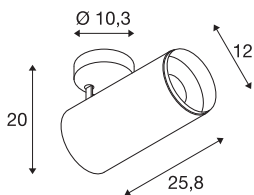

NUMINOS® SPOT XL PHASE

white / black ceiling mounted light, 36W 2700K 24°

Design, technology and function in perfection: NUMINOS is the light system from SLV that combines everything. This way, you can experience a thousand lighting design possibilities with a variety of downlights and spotlights. Like with the NUMINOS® SPOT XL PHASE indoor ceiling-mounted light LED, which impresses with its high-quality workmanship and light. In this way, you can create high-quality illumination of larger areas or use the spotlight for selective lighting. The recessed ceiling light convinces with a power consumption of 36 watts, luminous flux of 3290 lumens, colour temperature of 2700 Kelvin and a colour reproduction index of 90. This means that easy installation is a mere formality. When do you choose NUMINOS @ from SLV?

TECHNICAL DATA

Item no.	1006086
Number of different light outlets	1
Rotating or tilting	rotary bar and tiltable
Assembly	Surface
Assembly details	Ceiling
Dimmable	Yes
Dimming technology	trailing edge
Primary nominal voltage	220-240V ~50/60Hz
Secondary power / voltage	900 mA
Safety class	I
Wattage	36 W
Minimum ambient temperature	-20 °C
Maximum ambient temperature	35 °C
Level of inrush current	4.64 A
Duration of inrush current	224 µs
Stroboscopic effect (SVM)	0.02
Lumen	3290 lm
Colour temperature	2700 Kelvin
Beam angle	24 °
Color	white
CRI	90
UGR ≤	19

Light Source

791857	
--------	---

LXXBXX data	L80B50
Service life	50000 h
Risk Group	1
Length	25.8 cm
Height	20 cm
Diameter	12 cm
Net weight	1.7 kg
Gross weight	2.15 kg
BIG WHITE Page	101