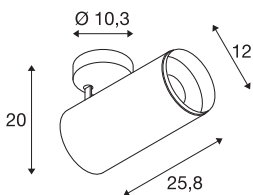

NUMINOS® SPOT XL PHASE

white / black ceiling mounted light, 36W 2700K 60°

NUMINOS is the optimally coordinated light system from SLV that combines function, design and technology. With different downlights and spotlights, you provide a thousand lighting design possibilities. Like with the NUMINOS® SPOT XL PHASE indoor ceiling-mounted light LED, which impresses with its high-quality workmanship and light. With the spotlight, you can opt for spot lighting or high-quality illumination of larger areas. The recessed ceiling light convinces with a power consumption of 36 watts, luminous flux of 2980 lumens, colour temperature of 2700 Kelvin and a colour reproduction index of 90. This means that easy installation is a mere formality. When to choose NUMINOS from SLV – modular diversity awaits you.

TECHNICAL DATA

Item no.	1006088
Number of different light outlets	1
Rotating or tilting	rotary bar and tiltable
Assembly	Surface
Assembly details	Ceiling
Dimmable	Yes
Dimming technology	trailing edge
Primary nominal voltage	220-240V ~50/60Hz
Secondary power / voltage	900 mA
Safety class	I
Wattage	36 W
Minimum ambient temperature	-20 °C
Maximum ambient temperature	35 °C
Level of inrush current	4.64 A
Duration of inrush current	224 µs
Stroboscopic effect (SVM)	0.02
Lumen	2980 lm
Colour temperature	2700 Kelvin
Beam angle	60 °
Color	white
CRI	90
UGR ≤	25

Light Source

791857 

LXXBXX data	L80B50
Service life	50000 h
Risk Group	1
Length	25.8 cm
Height	20 cm
Diameter	12 cm
Net weight	1.7 kg
Gross weight	2.15 kg
BIG WHITE Page	101