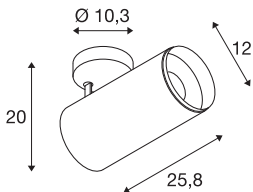

NUMINOS® SPOT XL PHASE

white / black ceiling mounted light, 36W 3000K 24°

The NUMINOS light system from SLV skilfully combines function, design and technology. This way, you can experience a thousand lighting design possibilities with different downlights and spotlights. Also with the NUMINOS® SPOT XL Phase indoor ceiling-mounted light LED, which convinces with the best workmanship and lighting quality. The spotlight is ideal for targeted accent lighting or even illumination of larger areas. The recessed ceiling light convinces with a power consumption of 36 watts, luminous flux of 3530 lumens, colour temperature of 3000 Kelvin and a colour reproduction index of 90. Installation is then done in no time at all. When will you choose SLV's modular variety?

TECHNICAL DATA

Item no.	1006092
Number of different light outlets	1
Rotating or tilting	rotary bar and tiltable
Assembly	Surface
Assembly details	Ceiling
Dimmable	Yes
Dimming technology	trailing edge
Primary nominal voltage	220-240V ~50/60Hz
Secondary power / voltage	900 mA
Safety class	I
Wattage	36 W
Minimum ambient temperature	-20 °C
Maximum ambient temperature	35 °C
Level of inrush current	4.64 A
Duration of inrush current	224 µs
Stroboscopic effect (SVM)	0.02
Lumen	3530 lm
Colour temperature	3000 Kelvin
Beam angle	24 °
Color	white
CRI	90
UGR ≤	19

Light Source

791823	
--------	---

LXXBXX data	L80B50
Service life	50000 h
Risk Group	1
Length	25.8 cm
Height	20 cm
Diameter	12 cm
Net weight	1.7 kg
Gross weight	2.15 kg
BIG WHITE Page	101