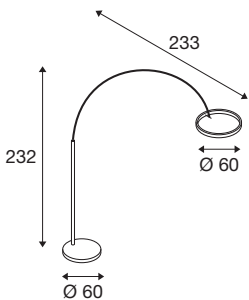

## ONE BOW FL

**Free-standing lamp black 20W 1200/1200lm  
2700/3000K CRI90 140°**

Perfect for stylish living spaces, the hotel business, catering and smaller shops: with its flawless design, the ONE BOW FL gooseneck lamp is a highlight in any location. The circular lamp head emits its 1200 / 1200 lumen dimmable light in an upward and downward direction. The colour temperature can be configured using the CCT switch (2700/3000K). A CRI of over 90 ensures natural colour rendering, while the beam angle of 140 degrees evenly illuminates the surrounding area. And the LED service life of 50,000 hours is also exceptionally generous.

## TECHNICAL DATA

Item no.	1006352
Number of different light outlets	2
Rotating or tilting	rotary bar and tiltable
Assembly	Mobile
Dimmable	Yes
Dimming technology	Switch Dimmable
Primary nominal voltage	220-240V ~50/60Hz
Secondary power / voltage	24 V
Safety class	II
Wattage	22 W
Minimum ambient temperature	-20 °C
Maximum ambient temperature	45 °C
Operating efficiency (LOR)	0,4
Rated standby power	0.4 W
Level of inrush current	25 A
Duration of inrush current	300 µs
Stroboscopic effect (SVM)	0
Lumen	1200/1200 lm
Colour temperature	2700/3000 Kelvin
Beam angle	140 °
Color	black
CRI	90

## Light Source

1319288	
---------	---

UGR $\leq$	22
LXXBXX data	L80B50
Service life	50000 h
Risk Group	1
Width	60 cm
Height	232 cm
Depth	233 cm
Net weight	20.5 kg
Gross weight	21.935 kg
BIG WHITE Page	197