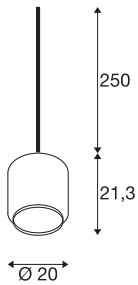

PANTILO 20 PD

E27 pendant light, gold/chrome

With its elegant glass shade, the PANTILO 20 PD has a radiant and unique design. The chrome version also conjures up a very special lighting atmosphere. The cable is 2.5 m long and can be shortened if necessary. A pendant high-light for the hotel trade, catering industry or private living spaces, whose impact can be intensified by installation as part of a lighting group.

TECHNICAL DATA

Item no.	1006395
Socket	E27
Number of sockets	1
IP Code	IP 20
Assembly details	Ceiling with Acc.
Primary nominal voltage	200-240V ~50/60Hz
Safety class	II
Wattage	15 W
Color	gold
Height	21.3 cm
Diameter	20 cm
Net weight	1 kg
Gross weight	1.07 kg
BIG WHITE Page	281

Recommended lamp

1005305	A60 E27 Mirrorhead , chrome LED light, 7.5W 2700K CRI90 180°
1005265	ST64 E27 , gold LED light, 7.5W 2500K CRI90 320°
1005303	A60 E27 , transparent LED light, 7.5W 2700K CRI90 320°
1005268	ST58 E27 , transparent LED light, 7.5W 2700K CRI90 320°