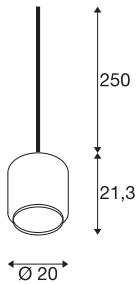

PANTILO 20 PD

E27 pendant light, white/chrome

The PANTILO 20 PD pendant light shines with a unique design that is characterised by the glass shade. The chrome version creates particularly atmospheric lighting. The 2.5 m cable can be shortened and is compatible with almost all installation heights. A pendant highlight for the hotel trade, catering industry or private living spaces, whose impact can be intensified by installation as part of a lighting group.

TECHNICAL DATA

Item no.	1006396
Socket	E27
Number of sockets	1
IP Code	IP 20
Assembly details	Ceiling with Acc.
Primary nominal voltage	200-240V ~50/60Hz
Safety class	II
Wattage	15 W
Color	white
Height	21.3 cm
Diameter	20 cm
Net weight	1 kg
Gross weight	1.07 kg
BIG WHITE Page	281