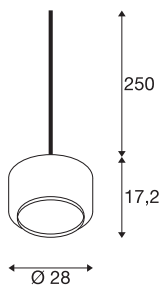

PANTILO 28 PD

E27 pendant light, white/chrome

Designed with a glass shade, the PANTILO 28 PD makes a clear design statement. The chrome version creates particularly atmospheric lighting. The cable is 2.5 m long and can be shortened if necessary. This cylindrical pendant light is a genuinely eye-catching feature for the hotel trade, catering industry or private domain, and the open cable end allows it to be combined with different lighting systems.

TECHNICAL DATA

Item no.	1006399
Socket	E27
Number of sockets	1
IP Code	IP 20
Assembly details	Ceiling with Acc.
Primary nominal voltage	200-240V ~50/60Hz
Safety class	II
Wattage	15 W
Color	white
Height	17.2 cm
Diameter	28 cm
Net weight	1.3 kg
Gross weight	1.391 kg
BIG WHITE Page	281

Recommended lamp

1005305	A60 E27 Mirrorhead , chrome LED light, 7.5W 2700K CRI90 180°
1005265	ST64 E27 , gold LED light, 7.5W 2500K CRI90 320°
1005303	A60 E27 , transparent LED light, 7.5W 2700K CRI90 320°
1005268	ST58 E27 , transparent LED light, 7.5W 2700K CRI90 320°