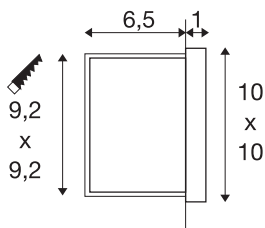

CONCRETO EL

recessed wall light grey, 3.2W, 45lm, 3000K

The CONCRETO EL wall-mounted light is made from fashionable concrete and makes a powerful statement in outdoor areas. With a colour temperature of 3000 Kelvin, the integrated LED bulb emits a pleasant, warm white light with a particularly sustainable lifespan of 50,000 hours. In addition, the grey concrete lamp has an IP65 protection class rating, which means it is ideally protected against dust and jets of water from all directions.

TECHNICAL DATA

Item no.	1006406
IP Code	IP 65
Impact resistance class	IK 03
Impact resistance	0.35 Joule
Assembly	Recessed
Assembly details	Wall
Primary nominal voltage	100-240V ~50/60Hz
Secondary power / voltage	700 mA
Safety class	I
Wattage	3.2 W
Minimum ambient temperature	-20 °C
Maximum ambient temperature	50 °C
Number of luminaires at LS B16A	28
Number of luminaires at LS C16A	48
Level of inrush current	15 A
Duration of inrush current	300 µs
Stroboscopic effect (SVM)	0
Lumen	45 lm
Colour temperature	3000 Kelvin
Color	grey
CRI	80
LXXBXX data	L80B50

Light Source

1319291	
---------	---

Service life	50000 h
Risk Group	1
Width	10 cm
Height	10 cm
Depth	7 cm
Net weight	0.5 kg
Gross weight	0.535 kg
Shape of cut-out	square
Installation length	9.2 cm
Installation width	9.2 cm
Installation depth	6.5 cm
BIG WHITE Page	821