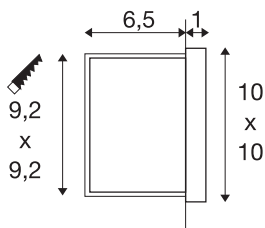

## CONCRETO EL

recessed wall light grey, 3.2W, 15lm, 3000K

A highly durable and striking design made from fashionable concrete: the rectangular CONCRETO EL wall-mounted light makes a strong statement in outdoor areas. The fixed LED emits a warm white light with 3000 Kelvin and offers an impressive service life of 50,000 hours. In addition, the grey concrete lamp has an IP65 protection class rating, which means it is ideally protected against dust and jets of water from all directions.

## TECHNICAL DATA

Item no.	1006407
IP Code	IP 65
Impact resistance class	IK 03
Impact resistance	0.35 Joule
Assembly	Recessed
Assembly details	Wall
Primary nominal voltage	100-240V ~50/60Hz
Secondary power / voltage	700 mA
Safety class	I
Wattage	3.2 W
Minimum ambient temperature	-20 °C
Maximum ambient temperature	50 °C
Number of luminaires at LS B16A	28
Number of luminaires at LS C16A	48
Level of inrush current	15 A
Duration of inrush current	300 µs
Stroboscopic effect (SVM)	0
Lumen	15 lm
Colour temperature	3000 Kelvin
Color	grey
CRI	80
LXXBXX data	L80B50

## Light Source

1319291	
---------	---

Service life	50000 h
Risk Group	1
Width	10 cm
Height	10 cm
Depth	7 cm
Net weight	0.52 kg
Gross weight	0.556 kg
Shape of cut-out	square
Installation length	9.2 cm
Installation width	9.2 cm
Installation depth	6.5 cm
BIG WHITE Page	821