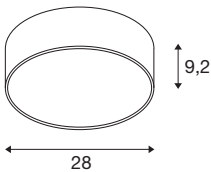

## TECHNICAL DATA

Item no.	1006411
IP Code	IP 50
Impact resistance class	IK 02
Impact resistance	0.2 Joule
Assembly	Surface
Assembly details	Ceiling,Ceiling with Acc.,Wall
Dimmable	Yes
Dimming technology	DALI,Touch
Primary nominal voltage	220-240V ~50/60Hz
Secondary power / voltage	250 mA
Safety class	I
Wattage	10 W
Ambient temperature	25 °C
Minimum ambient temperature	-25 °C
Maximum ambient temperature	45 °C
Operating efficiency (LOR)	0,83
Network rated standby power	0.2 W
Number of luminaires at LS B16A	38
Number of luminaires at LS C16A	64
Level of inrush current	16 A
Duration of inrush current	255 µs
Stroboscopic effect (SVM)	0.05

Lumen	1250/1250 lm
Colour temperature	3000/4000 Kelvin
Beam angle	70 °
Color	black
CRI	90
UGR ≤	19
LXXBXX data	L80B10
Service life	50000 h
Risk Group	1
Height	9.2 cm
Diameter	28 cm
Net weight	1.5 kg
Gross weight	1.605 kg
BIG WHITE Page	157