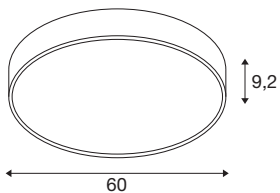

MEDO® PRO 60

wall- and ceiling-mounted light, round, 3000/4000K, 37W, DALI, Touch, 70°, UGR<19, DC, black

With MEDO® PRO DC, you benefit from all the technical advantages of the prismatic MEDO® PRO version with UGR<19. It is DALI controllable and impresses with its service life of L80B10@50,000h, eligible energy efficiency from 120 lm/W and a higher indirect light component. Efficiency is also the order of the day when it comes to installation, which is particularly fast thanks to our EasyBase. The improved protection code IP50 and an outstanding CRI>90 colour reproduction index ensure exceptional quality. Two elegant casing colours and a CCT switch that enables you to choose between 3000 K and 4000 K lets you personalise your lighting situation. In addition, you can be sure that the MEDO® PRO DC lights will continue to shine groundbreakingly even if the power supply fails, thanks to the integrated DC driver.

TECHNICAL DATA

Item no.	1006417
IP Code	IP 50
Impact resistance class	IK 02
Impact resistance	0.2 Joule
Assembly	Surface
Assembly details	Ceiling,Ceiling with Acc.,Wall
Dimmable	Yes
Dimming technology	DALI,Touch
Primary nominal voltage	220-240V ~50/60Hz
Secondary power / voltage	1000 mA
Safety class	I
Wattage	37 W
Ambient temperature	25 °C
Minimum ambient temperature	-25 °C
Maximum ambient temperature	45 °C
Network rated standby power	0.15 W
Number of luminaires at LS B16A	22
Number of luminaires at LS C16A	36
Level of inrush current	28 A
Duration of inrush current	165 µs
Stroboscopic effect (SVM)	0.05
Lumen	5000/5100 lm

Colour temperature	3000/4000 Kelvin
Beam angle	80 °
Color	black
CRI	90
UGR ≤	19
LXXBXX data	L80B10
Service life	50000 h
Risk Group	1
Height	9.2 cm
Diameter	60 cm
Net weight	4.6 kg
Gross weight	4.922 kg
BIG WHITE Page	157