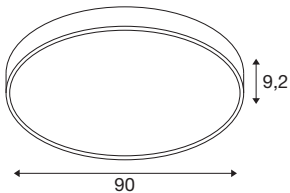

MEDO® PRO 90

ceiling-mounted light, round, 3000/4000K, 75W, DALI, Touch, 70°, UGR<19, DC, black

With MEDO® PRO DC, you benefit from all the technical advantages of the prismatic MEDO® PRO version with UGR<19. It is DALI controllable and impresses with its service life of L80B10@50,000h, eligible energy efficiency from 120 lm/W and a higher indirect light component. Efficiency is also the order of the day when it comes to installation, which is particularly fast thanks to our EasyBase. The improved protection code IP50 and an outstanding CRI>90 colour reproduction index ensure exceptional quality. Two elegant casing colours and a CCT switch that enables you to choose between 3000 K and 4000 K lets you personalise your lighting situation. In addition, you can be sure that the MEDO® PRO DC lights will continue to shine groundbreakingly even if the power supply fails, thanks to the integrated DC driver.

TECHNICAL DATA

Item no.	1006420
IP Code	IP 50
Impact resistance class	IK 02
Impact resistance	0.2 Joule
Assembly	Surface
Assembly details	Ceiling, Ceiling with Acc.
Dimmable	Yes
Dimming technology	DALI, Touch
Primary nominal voltage	220-240V ~50/60Hz
Secondary power / voltage	1000 mA
Safety class	I
Wattage	75 W
Ambient temperature	25 °C
Minimum ambient temperature	-25 °C
Maximum ambient temperature	45 °C
Network rated standby power	0.3 W
Number of luminaires at LS B16A	22
Number of luminaires at LS C16A	36
Level of inrush current	28 A
Duration of inrush current	165 µs
Stroboscopic effect (SVM)	0.05
Lumen	9400/9700 lm

Colour temperature	3000/4000 Kelvin
Beam angle	80 °
Color	black
CRI	90
UGR ≤	19
LXXBXX data	L80B10
Service life	50000 h
Risk Group	1
Height	9.2 cm
Diameter	90 cm
Net weight	9 kg
Gross weight	9.63 kg
BIG WHITE Page	157