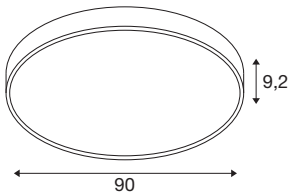

MEDO® PRO 90

ceiling-mounted light, round, 3000/4000K, 75W, DALI, Touch, 70°, UGR<19, DC, white

With MEDO® PRO DC, you benefit from all the technical advantages of the prismatic MEDO® PRO version with UGR<19. It is DALI controllable and impresses with its service life of L80B10@50,000h, eligible energy efficiency from 120 lm/W and a higher indirect light component. Efficiency is also the order of the day when it comes to installation, which is particularly fast thanks to our EasyBase. The improved protection code IP50 and an outstanding CRI>90 colour reproduction index ensure exceptional quality. Two elegant casing colours and a CCT switch that enables you to choose between 3000 K and 4000 K lets you personalise your lighting situation. In addition, you can be sure that the MEDO® PRO DC lights will continue to shine groundbreakingly even if the power supply fails, thanks to the integrated DC driver.

TECHNICAL DATA

Item no.	1006421
IP Code	IP 50
Impact resistance class	IK 02
Impact resistance	0.2 Joule
Assembly	Surface
Assembly details	Ceiling, Ceiling with Acc.
Dimmable	Yes
Dimming technology	DALI, Touch
Primary nominal voltage	220-240V ~50/60Hz
Secondary power / voltage	1000 mA
Safety class	I
Wattage	75 W
Ambient temperature	25 °C
Minimum ambient temperature	-25 °C
Maximum ambient temperature	45 °C
Network rated standby power	0.3 W
Number of luminaires at LS B16A	22
Number of luminaires at LS C16A	36
Level of inrush current	28 A
Duration of inrush current	165 µs
Stroboscopic effect (SVM)	0.05
Lumen	9400/9700 lm

Colour temperature	3000/4000 Kelvin
Beam angle	80 °
Color	white
CRI	90
UGR ≤	19
LXXBXX data	L80B10
Service life	50000 h
Risk Group	1
Height	9.2 cm
Diameter	90 cm
Net weight	9 kg
Gross weight	9.63 kg
BIG WHITE Page	157