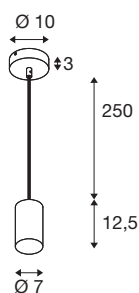

ASTO TUBE

pendant light, GU10, pendant length 250 cm, max. 10-W, black

The aluminium ASTO TUBE pendant light equips living areas, shops, restaurants and hotels with a unique light experience: available as a one, two, three or four-flame version with reflectors in gold, copper or chrome. All at great value for money. The GU10 LED light emits a light that is both glare-free and high-quality. The aluminium pendant light can also be quickly and easily connected to a 230V mains voltage.

TECHNICAL DATA

Item no.	1006431
Socket	GU10
Lamp	LED GU10 51mm
Number of sockets	1
Lamps included	No
IP Code	IP 20
Assembly	Surface
Assembly details	Ceiling
Primary nominal voltage	220-240V ~50/60Hz
Safety class	I
Wattage	10 W
Ambient temperature	25 °C
Color	black
Height	12.5 cm
Diameter	7 cm
Pendant length	250 cm
Net weight	0.508 kg
Gross weight	0.544 kg
BIG WHITE Page	285