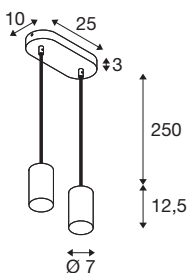

ASTO TUBE

pendant light, GU10, pendant length 250 cm, max.
2x10W, black

The aluminium ASTO TUBE pendant light equips living areas, shops, restaurants and hotels with a unique light experience: available as a one, two, three or four-flame version with reflectors in gold, copper or chrome. All at great value for money. The GU10 LED light emits a light that is both glare-free and high-quality. The aluminium pendant light can also be quickly and easily connected to a 230V mains voltage.

TECHNICAL DATA

Item no.	1006433
Socket	GU10
Lamp	LED GU10 51mm
Number of sockets	2
Lamps included	No
IP Code	IP 20
Assembly	Surface
Assembly details	Ceiling
Primary nominal voltage	220-240V ~50/60Hz
Safety class	I
Wattage	10 W
Ambient temperature	25 °C
Color	black
Height	12.5 cm
Diameter	7 cm
Pendant length	250 cm
Net weight	0.978 kg
Gross weight	1.046 kg
BIG WHITE Page	285