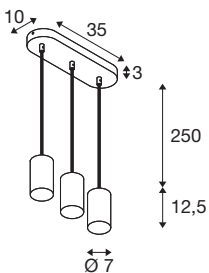

ASTO TUBE

pendant light, GU10, pendant length 250 cm, max.
3x10W, black

The aluminium ASTO TUBE pendant light equips living areas, shops, restaurants and hotels with a unique light experience: available as a one, two, three or four-flame version with reflectors in gold, copper or chrome. All at great value for money. The GU10 LED light emits a light that is both glare-free and high-quality. The aluminium pendant light can also be quickly and easily connected to a 230V mains voltage.

TECHNICAL DATA

Item no.	1006435
Socket	GU10
Lamp	LED GU10 51mm
Number of sockets	3
Lamps included	No
IP Code	IP 20
Assembly	Surface
Assembly details	Ceiling
Primary nominal voltage	220-240V ~50/60Hz
Safety class	I
Wattage	10 W
Ambient temperature	25 °C
Color	black
Height	12.5 cm
Diameter	7 cm
Pendant length	250 cm
Net weight	1.435 kg
Gross weight	1.535 kg
BIG WHITE Page	285