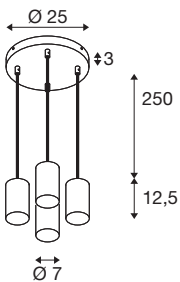

ASTO TUBE

pendant light, GU10, pendant length 250 cm, max.
4x10W, black

The aluminium ASTO TUBE pendant light equips living areas, shops, restaurants and hotels with a unique light experience: available as a one, two, three or four-flame version with reflectors in gold, copper or chrome. All at great value for money. The GU10 LED light emits a light that is both glare-free and high-quality. The aluminium pendant light can also be quickly and easily connected to a 230V mains voltage.

TECHNICAL DATA

Item no.	1006437
Socket	GU10
Lamp	LED GU10 51mm
Number of sockets	4
Lamps included	No
IP Code	IP 20
Assembly	Surface
Assembly details	Ceiling
Primary nominal voltage	220-240V ~50/60Hz
Safety class	I
Wattage	10 W
Ambient temperature	25 °C
Color	black
Height	12.5 cm
Diameter	7 cm
Pendant length	250 cm
Net weight	2.031 kg
Gross weight	2.173 kg
BIG WHITE Page	285